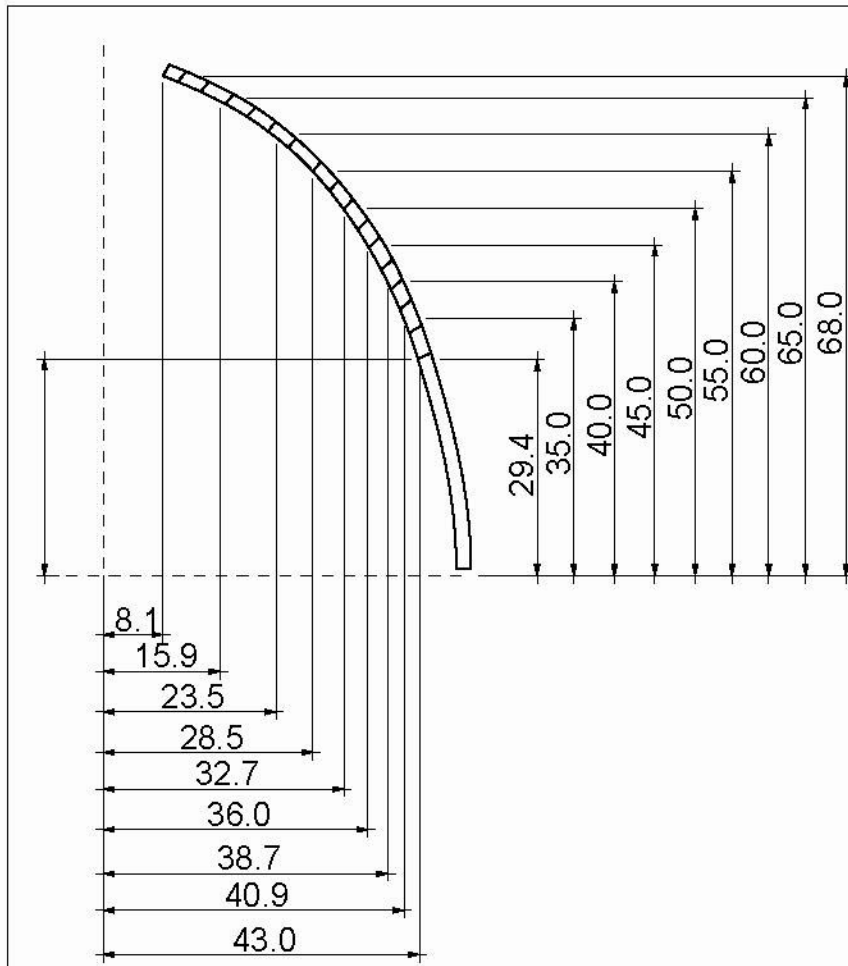

# Cold Mirror

JMCGLASS

MTL:Pyrex, Quartz  
SIZE:80x100x2T  
55.4x160x2T  
80x90x2T

(주)제이엠씨글라스  
JMCGLASS.CO.LTD