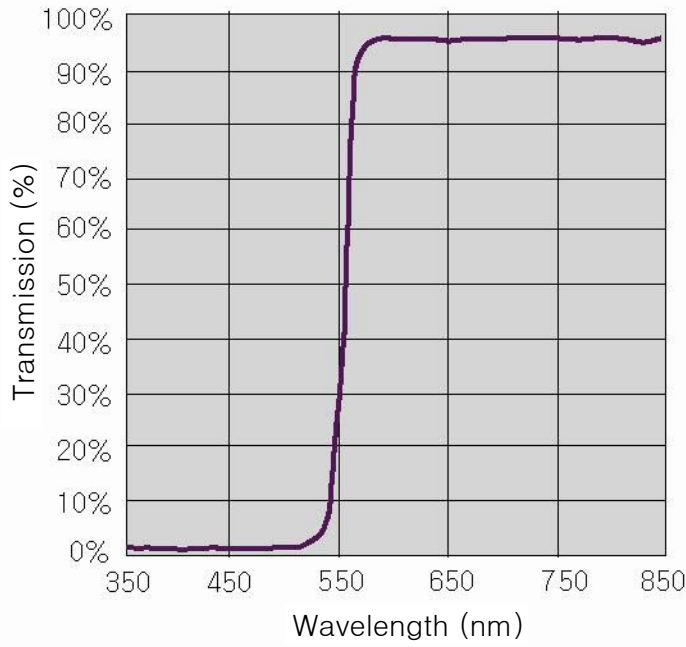

# Cold Mirror

JMCGLASS

MTL:Pyrex, Quartz  
SIZE:80x100x2T  
55.4x160x2T  
80x90x2T

(주)제이엠씨글라스  
JMCGLASS.CO.LTD