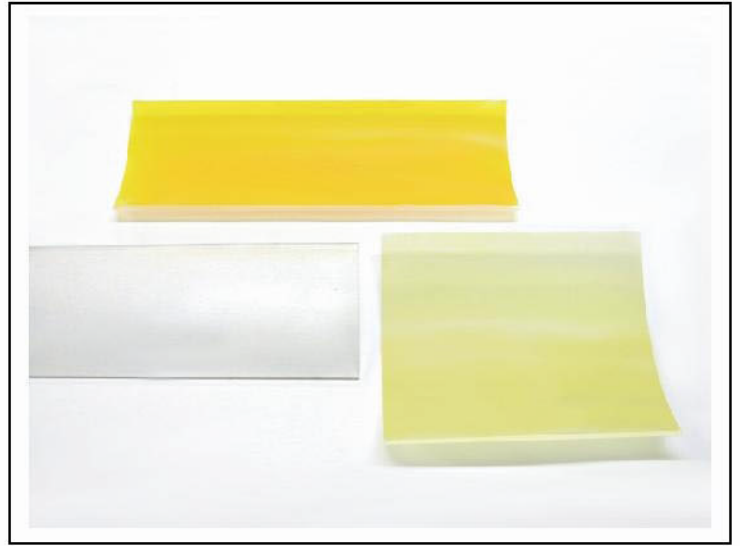

# Cold Mirror

JMCGLASS

MTL:Pyrex, Quartz  
SIZE:80x100x2T  
55.4x160x2T  
80x90x2T

(주)제이엠씨글라스  
JMCGLASS.CO.LTD